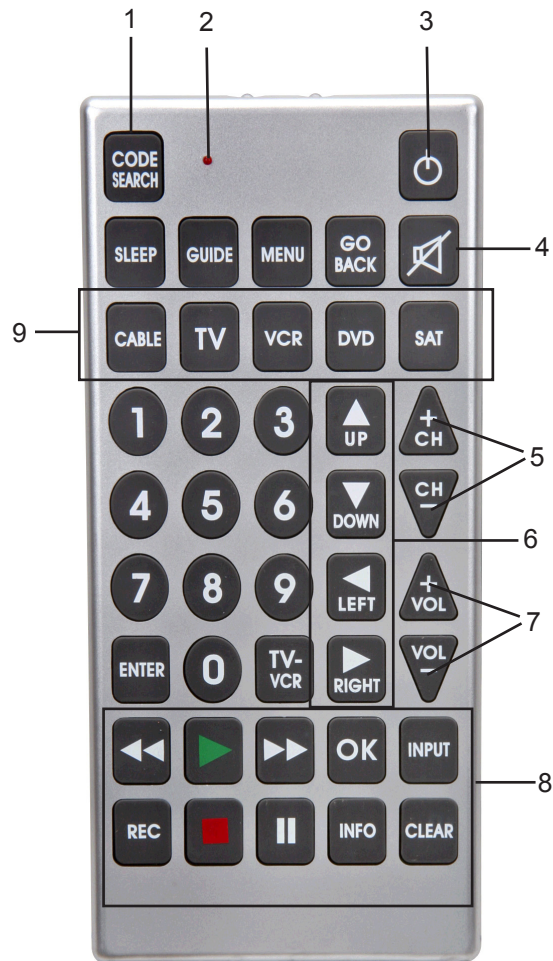

INTRODUCTION

The Jumbo Universal remote control can operate up to eight types on devices, including; TV, VCR, DVD, Satellite. You may need the remote.

IMPORTANT SAFETY INFORMATION

Use Precautions

1. This product is not a toy. Do not allow children to play with this item.
2. Position batteries in proper polarity and do not install batteries of different types, charge levels, or capacities together.
3. Use for intended purpose(s) only.
4. Inspect before use; do not use if parts are loose or damaged.
5. Maintain product labels and nameplates. These carry important safety information. If unreadable or missing, contact Harbor Freight Tools for a replacement.

Read the ENTIRE IMPORTANT SAFETY INFORMATION section above before set up or use of this product.

BUTTON DISCRPTION

Part	Description
1	Device Code Search Button
2	LED Indicator Light
3	Power Button
4	Mute Button
5	Channel Up/Down Controls
6	On Screen Navigation Button
7	Volume Controls
8	Device Controls
9	Device Select Controls

BUTTON FUNCTIONS

CODE SEARCH: Used to program the remote or to search through codes.

LED INDICATOR LIGHT: The LED flashes to show that the remote is working properly. Please note: The LED Indicator Light will activate whenever a button is pressed and will deactivate when the button is released. The LED Indicator light will also blink when codes are entered into the Remote.

MUTE: Mutes volume on TV.

CABLE, TV, VCR, DVD, SAT: Used to select the device you want to control.

0-9 NUMBER BUTTONS: The number buttons operate the same as on your original remote and are used to enter device codes.